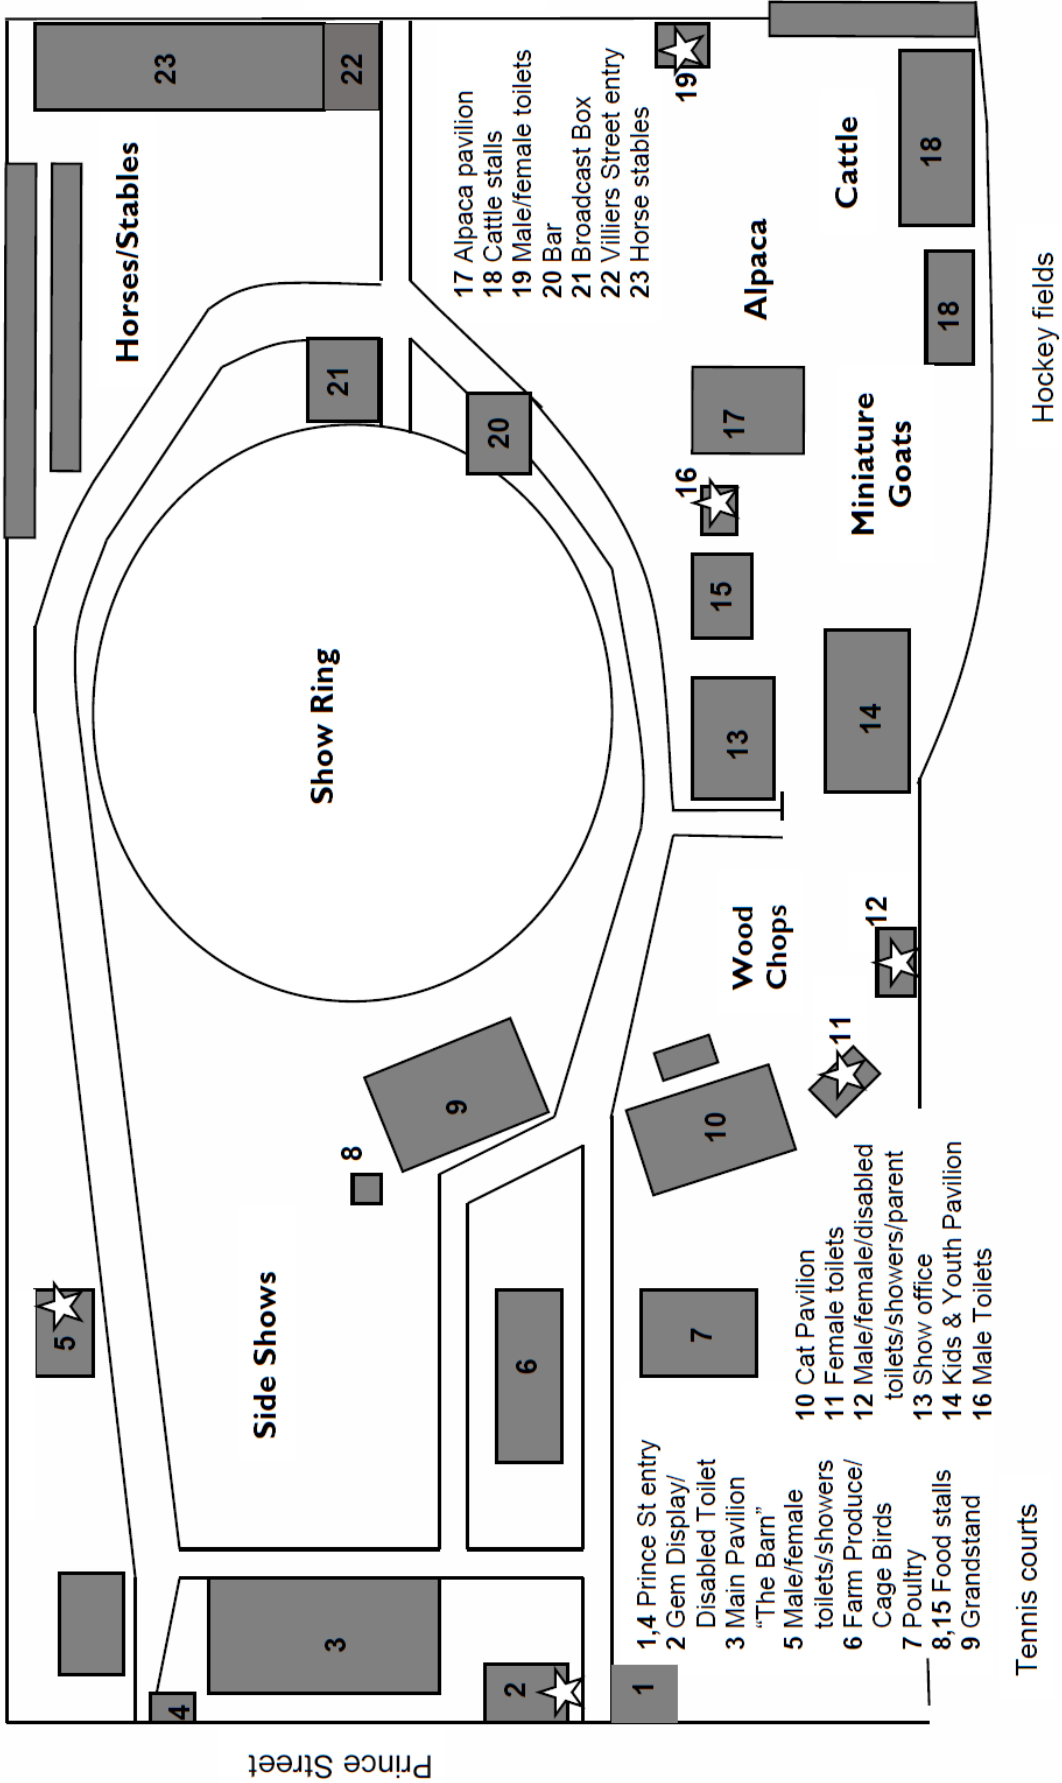

Pavilion – Art

- Cooking

- Craft

- Cut Flowers

- Decorated Cakes

- Floral Art

- Home Brew

- Needlework & Fibrecraft

- Patchwork, Quilting & Sewing

- Photography

- Pot Plants

- Preserves

- Schoolwork

Farm Produce Pavilion

- Farm Produce

- Fruit, Vegetables, Nuts etc

Other attractions

- Poultry
Cage Birds
Pavilion – Art
- Cooking
- Craft
- Cut Flowers
- Decorated Cakes
- Floral Art
- Home Brew
- Needlework & Fibrecraft
- Patchwork, Quilting & Sewing
- Photography
- Pot Plants
- Preserves
- Schoolwork
Farm Produce Pavilion
- Farm Produce
- Fruit, Vegetables, Nuts etc
Lapidary

Plus

- Amazing variety of Trade Exhibitors
Wonderful food

Crafton Showground map

Enjoy the Show!